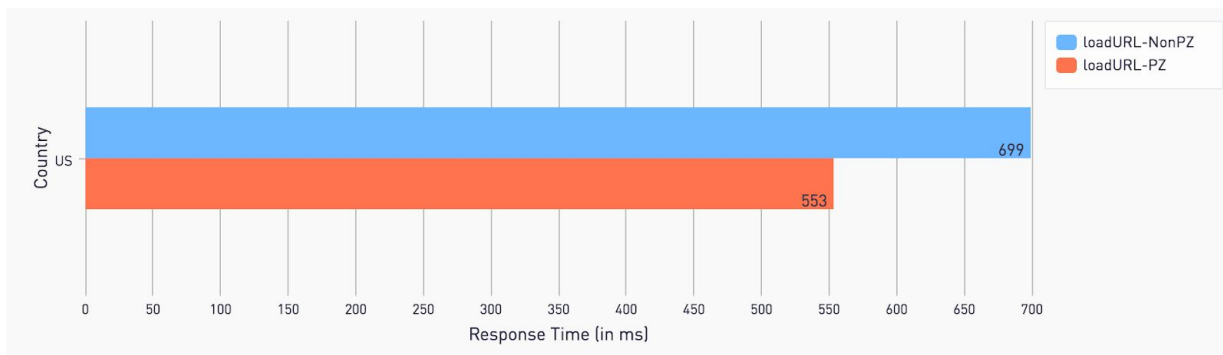

PacketZoom Download Speedup on WiFi Network:

Network	Speedup
WiFi	(insert %)x

The chart shows how much faster is Average Download Time with PacketZoom is (in milliseconds) compared to the solution you're currently using to accelerate your mobile app.

Average Download Time: