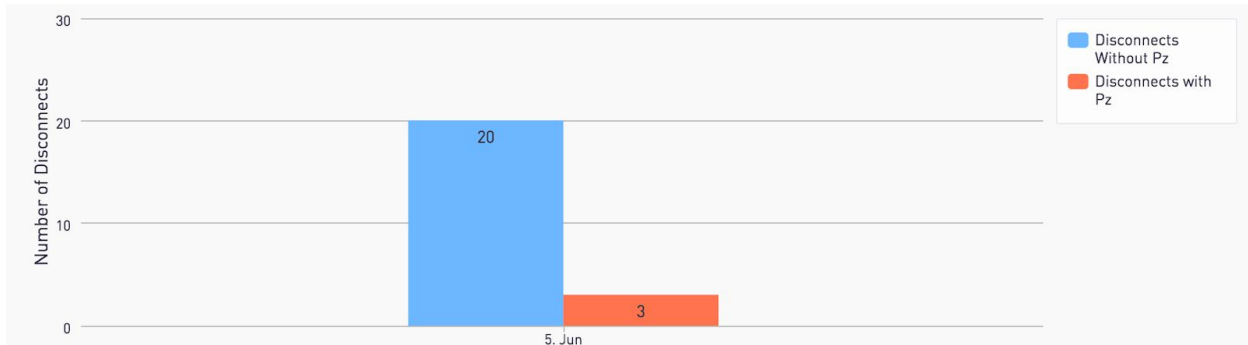

PacketZoom Download Speedup on WiFi Network:

Network	Speedup
WiFi	(insert %)x

The chart shows how much faster is Average Download Time with PacketZoom is (in milliseconds) compared to the solution you're currently using to accelerate your mobile app.

Average Download Time:

Continuity:

The above chart shows the number of sessions which suffered disconnection using only the app current solution (blue), compared to the number of the sessions disconnected with PacketZoom integrated (orange). Please note that the limited numbers are representative of a small tested sample size.